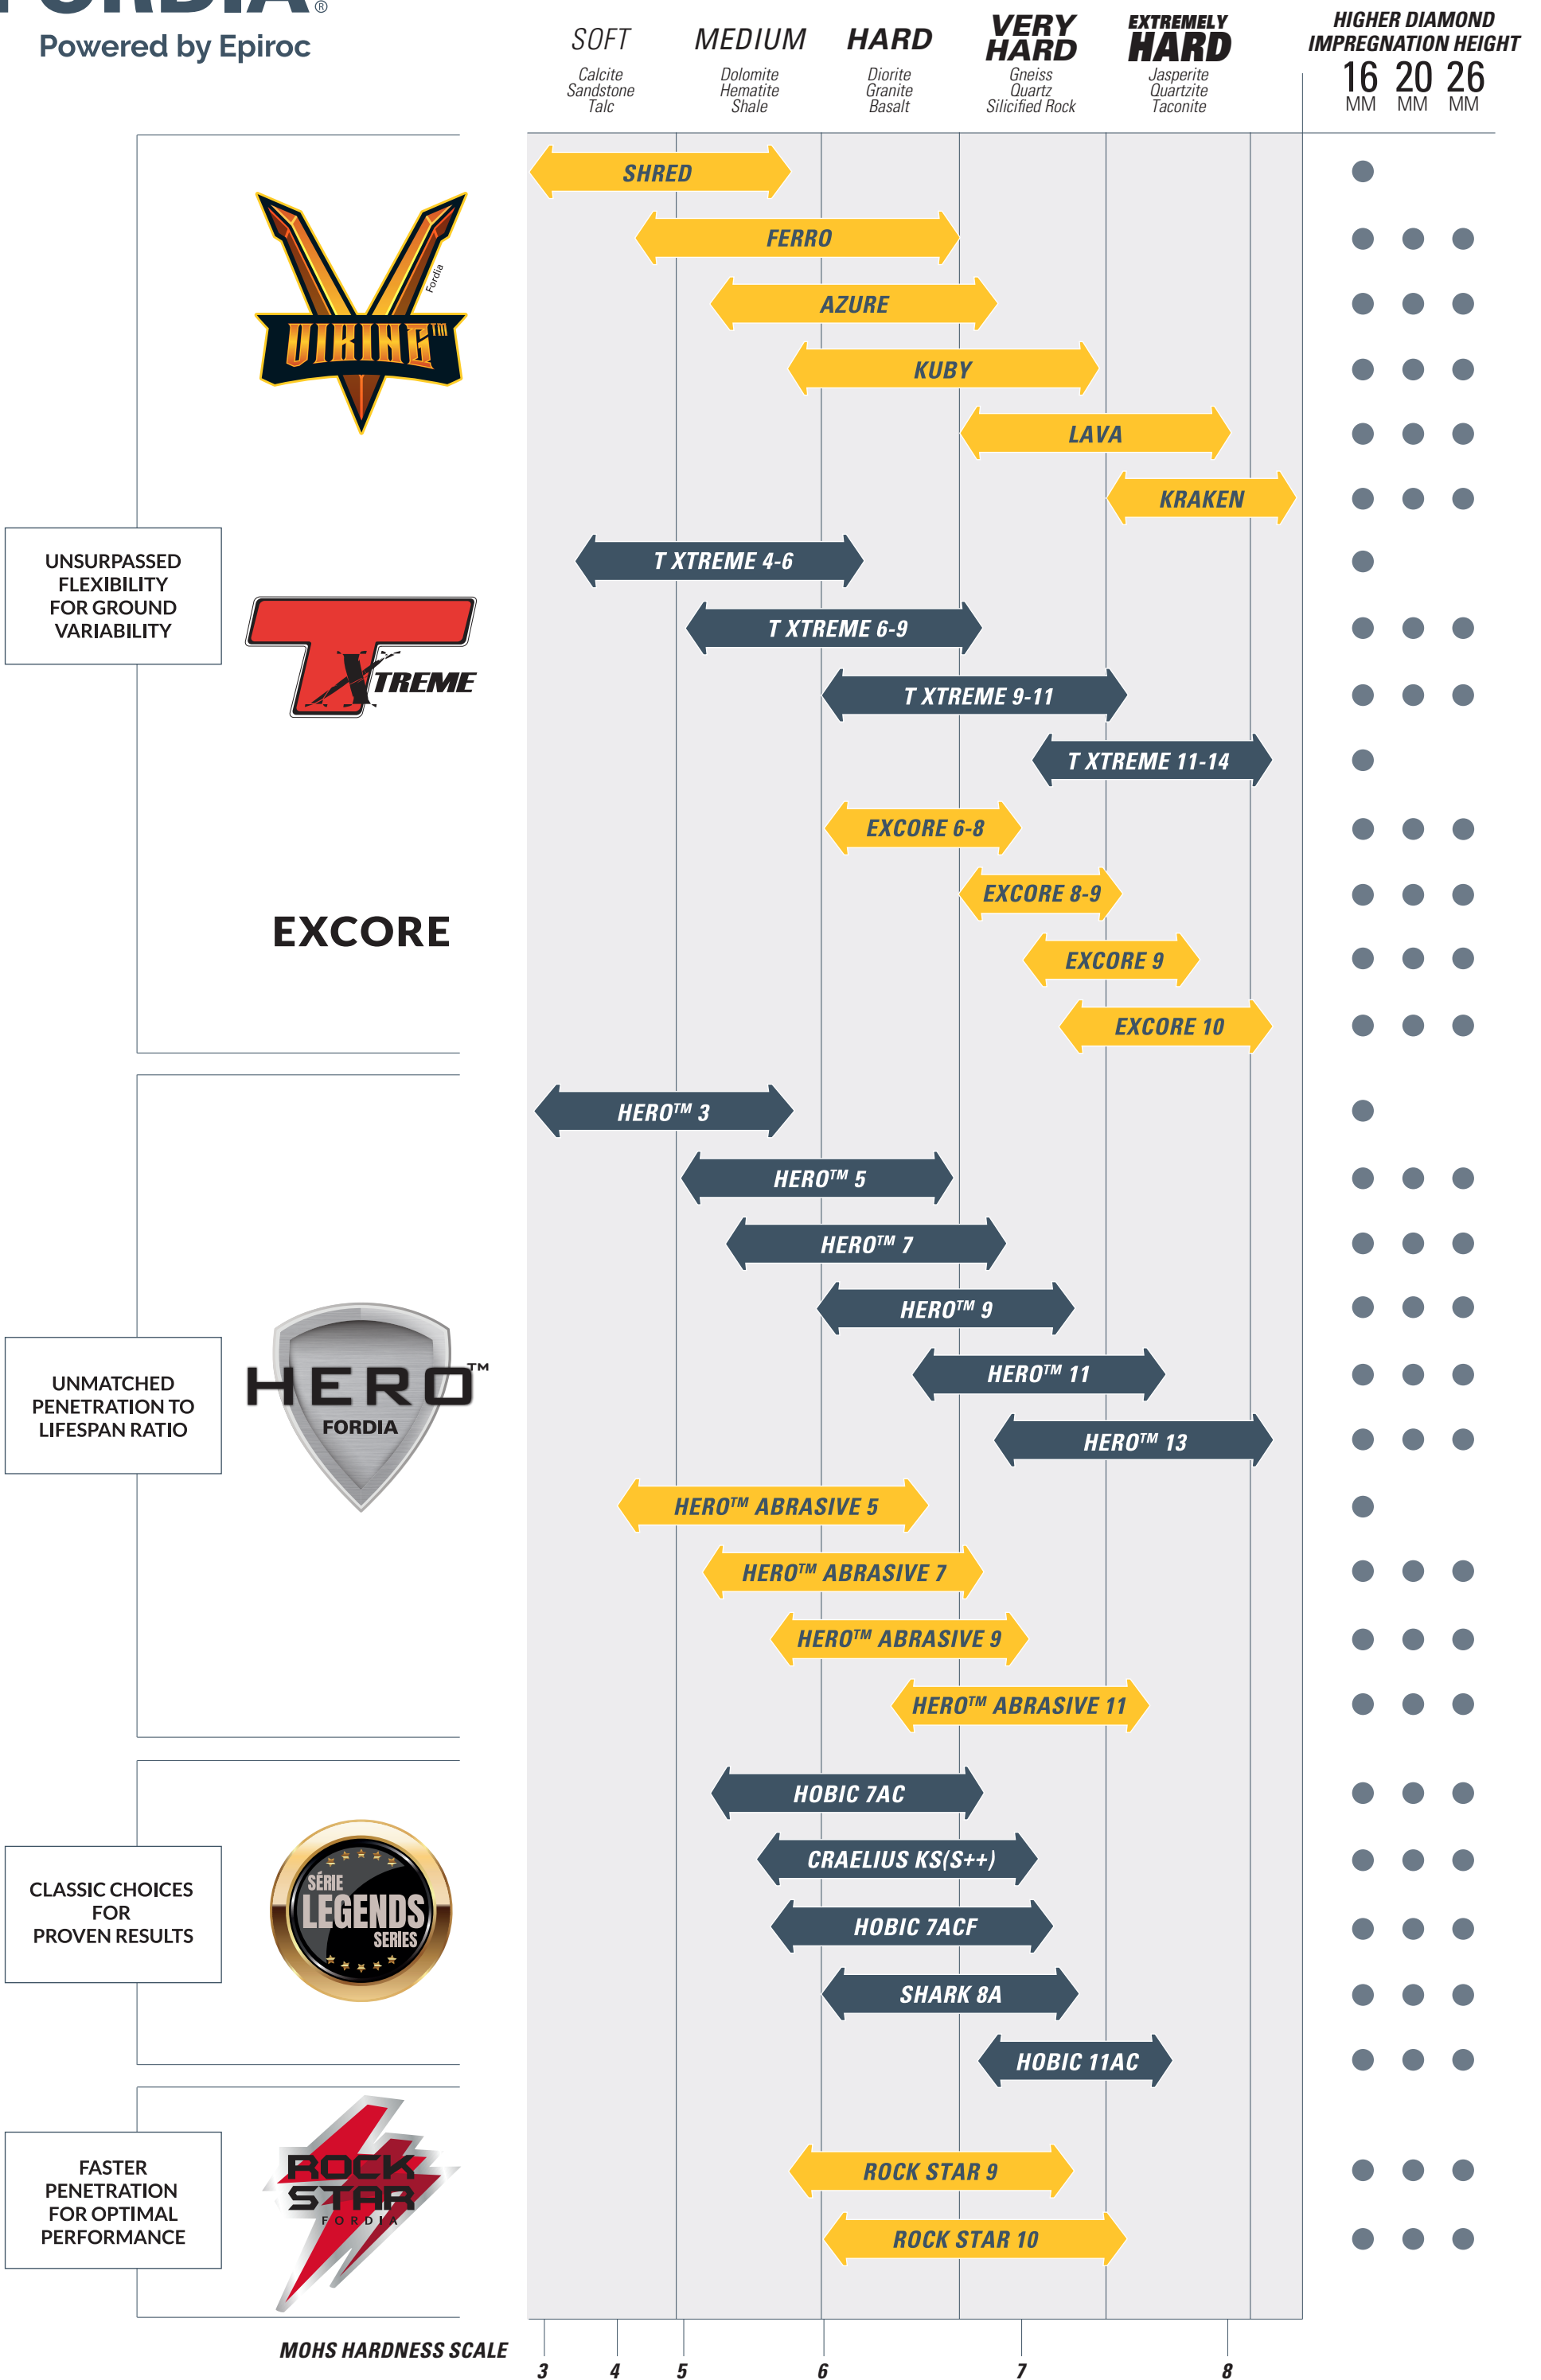

MATRIX SELECTION CHART

MOHS HARDNESS SCALE

3 4 5 6 7 8